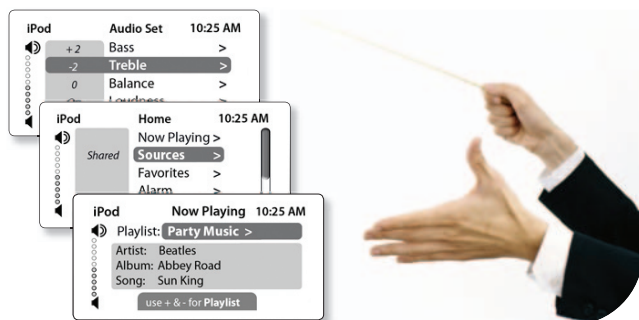

Musical Conductor

The grayscale LCD screen displays valuable information such as Playlist, Channel, Station, Artist, Song Title, Genre and more, all in real time. It supports custom names for presets, banks, themes and sources for a truly personal touch.