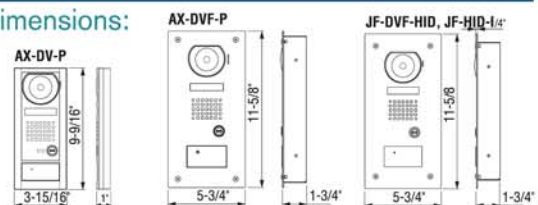

AX Series sample drawing*

Unit Dimensions:

Distributed by:

#95212 Access Control 7/08

GSA Schedule
GS-35F-0065L

ISO-14001 Certified
Aiphone Co. Ltd.

ISO 9001:2000 Certified
Aiphone Corp.

Deming Prize
Aiphone Co. Ltd.